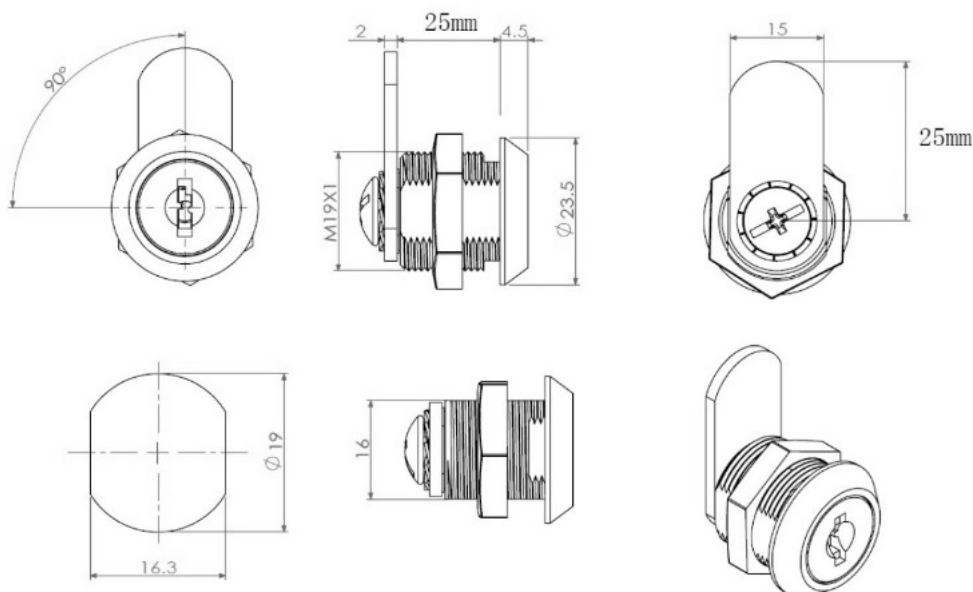

PRODUCT SHEET

Description:

Cam Lock MIC1925S, 90DG, Cam No. A01,CPL,Snake CK SISO,#01 NOT with Full Thread

Item number:

14.04.496-0

Units	Box	Carton	HS Code	Barcode
Pcs.	12	240	8301300000	
				5704866041997